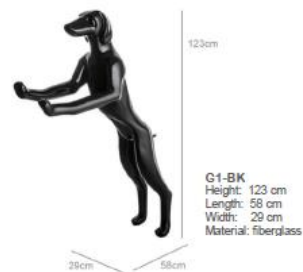

G6

.....

G6-W
Height: 97 cm
Length: 113 cm
Width: 38 cm
Material: fiberglass

LT

.....

LT
Height: 68 cm
Length: 77 cm
Width: 24 cm
Material: fiberglass

BOLT

Bolt-A
 Height: 42.5 cm
 Length: 55 cm
 Width: 11.5 cm
 Material: plastic

Bolt-B
 Height: 42.5 cm
 Length: 55 cm
 Width: 11.5 cm
 Material: plastic

Bolt-D
 Height: 42.5 cm
 Length: 55 cm
 Width: 11.5 cm
 Material: plastic

Bolt-E
 Height: 42.5 cm
 Length: 55 cm
 Width: 11.5 cm
 Material: plastic

Bolt-C
 Height: 42.5 cm
 Length: 55 cm
 Width: 11.5 cm
 Material: plastic

Bolt-F
 Height: 42.5 cm
 Length: 55 cm
 Width: 11.5 cm
 Material: plastic

G

•••••

LOUIS

•••••

Louis-A
Height: 50.5 cm
Length: 60 cm
Material: fiberglass

Louis-B
Height: 50.5 cm
Length: 60 cm
Material: fiberglass

Louis-C
Height: 50.5 cm
Length: 60 cm
Material: fiberglass

KEVIN

Other colours available.

KEVIN1-W
Height: 33 cm
Length: 38 cm
Width: 18 cm
Material: plastic