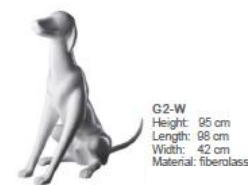

G6

.....

G6-W
Height: 97 cm
Length: 113 cm
Width: 38 cm
Material: fiberglass

LT

.....

LT
Height: 68 cm
Length: 77 cm
Width: 24 cm
Material: fiberglass

BOLT

Bolt-A
 Height: 42.5 cm
 Length: 55 cm
 Width: 11.5 cm
 Material: plastic

Bolt-B
 Height: 42.5 cm
 Length: 55 cm
 Width: 11.5 cm
 Material: plastic

Bolt-D
 Height: 42.5 cm
 Length: 55 cm
 Width: 11.5 cm
 Material: plastic

Bolt-E
 Height: 42.5 cm
 Length: 55 cm
 Width: 11.5 cm
 Material: plastic

Bolt-C
 Height: 42.5 cm
 Length: 55 cm
 Width: 11.5 cm
 Material: plastic

Bolt-F
 Height: 42.5 cm
 Length: 55 cm
 Width: 11.5 cm
 Material: plastic

G

•••••

LOUIS

•••••

Louis-A
Height: 50.5 cm
Length: 60 cm
Material: fiberglass

Louis-B
Height: 50.5 cm
Length: 60 cm
Material: fiberglass

Louis-C
Height: 50.5 cm
Length: 60 cm
Material: fiberglass

KEVIN

Other colours available.

KEVIN1-W
Height: 33 cm
Length: 38 cm
Width: 18 cm
Material: plastic